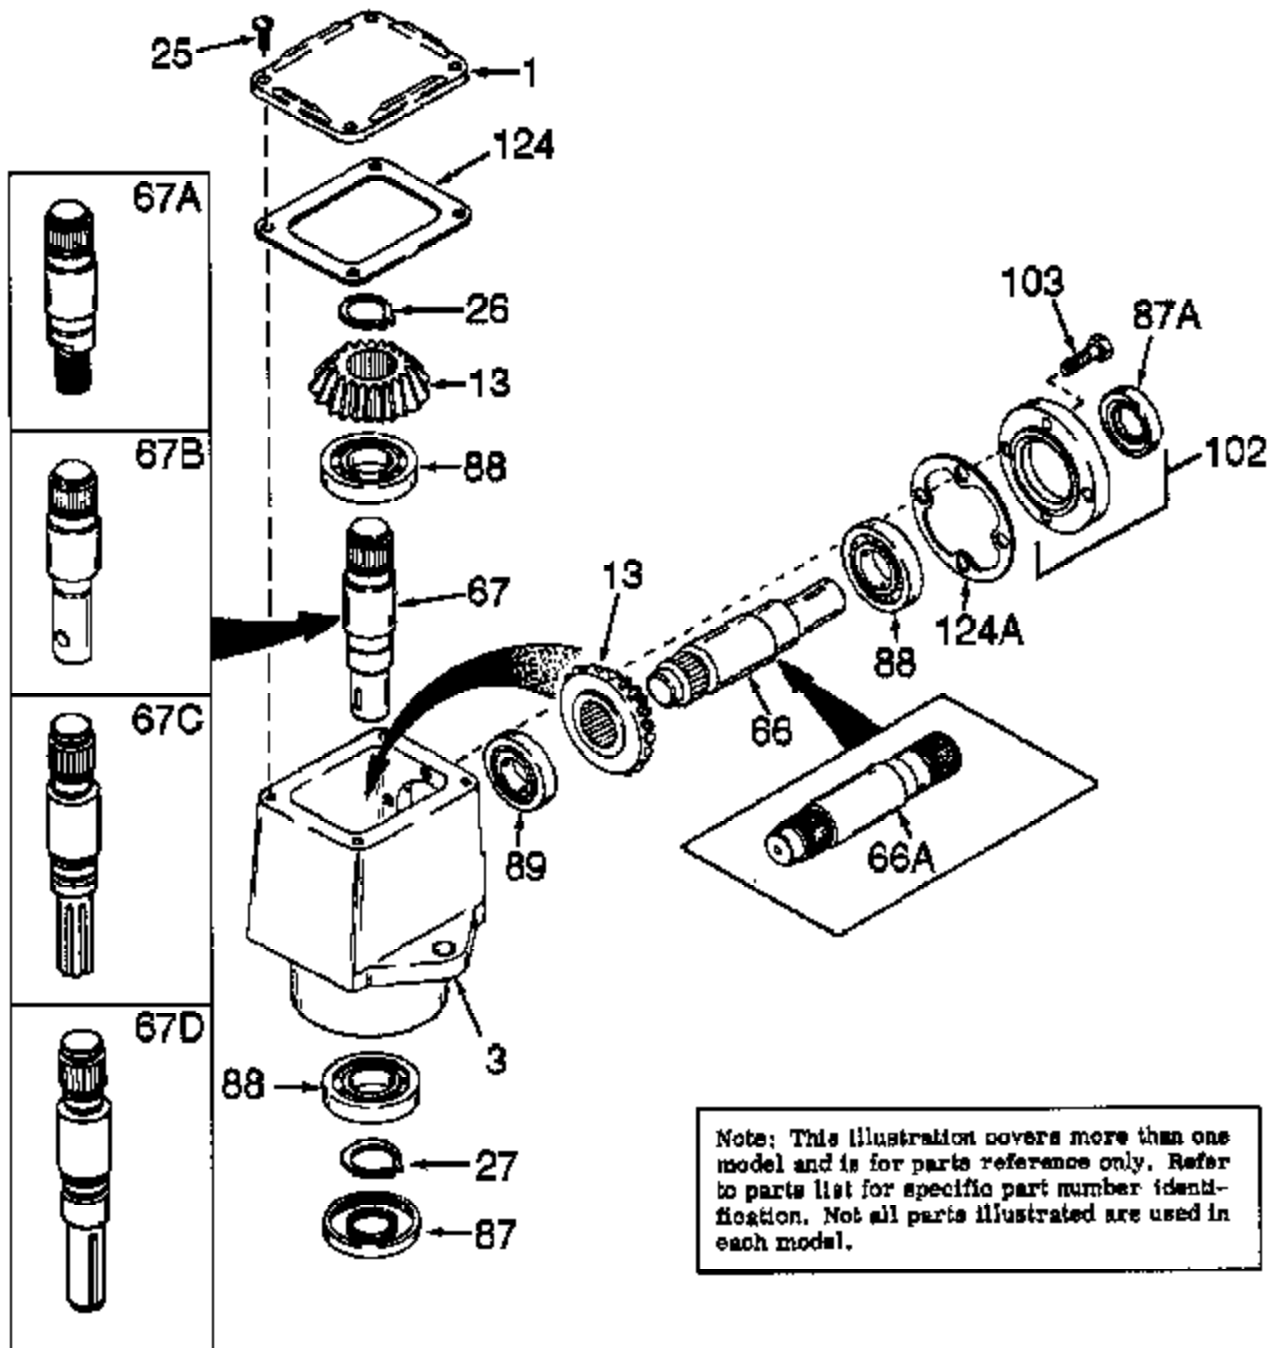

JOIST

SICHER IST DAS:
DAS ORIGINAL

**NOTE: PARTS NOT ILLUSTRATED
OR LISTED ARE SUPPLIED BY
EQUIPMENT MANUFACTURER.**

Note: This illustration covers more than one model and is for parts reference only. Refer to parts list for specific part number identification. Not all parts illustrated are used in each model.

Ref #	Part Number	Qty	Description
	794119		L.H. Head Assy (Incl. 1 thru 124A)
1	772035		Left Hand Cover
3	770026		Right Angle Drive Housing
13	778046		Miter Gear
25	792025		Screw, 10-24 x 1/2"
26	788018		Snap Ring
27	788019		Snap Ring
66A	776152		Input Pinion Shaft
67	776153		Output Shaft
87	788029		Oil Seal
87A	788031		Oil Seal
88	780034		Ball Bearing
89	780024		Ball Bearing
102	786029		Retainer Cap & Seal (Incl. 87A & 103)
103	792043		Screw, 1/4-20 x 1"
124A	788030B		Cap Gasket
124	788028		Cover Gasket

RAD-2690-P91 Page 2 of 2

Peerless